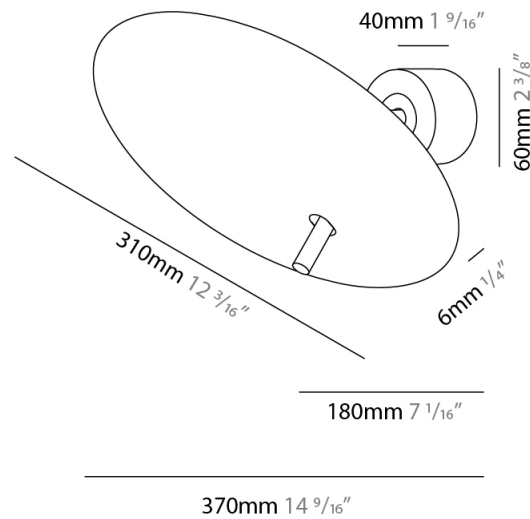

PROJECT	_____
TYPE	_____
SPECIFIER	_____
QUANTITY	_____
DATE	_____

LUA SINGLE SURFACE

D43012-

base number   Finish
Options

1. To build a product code in our configurator select the specify button on the base model # product page
2. To build a manual product code on this datasheet choose from the options listed below in blue font and add the suffix to the base model #

GENERAL

Series: Lua _____
Subseries: Lua Single _____
Partner: Icone _____
Division: Design _____
Installation: Surface _____
Product Type: Wall Surface _____
Mounting Location: Wall _____
Light Distribution: Indirect _____

PHYSICAL

Shape: Disc _____
Diameter (mm): 310 _____
Diameter (in): 12 ³/₁₆ _____
Depth (mm): 180 _____
Depth (in): 7 ¹/₁₆ _____
Fixture Finish: WHI / WGS / BGS / RGS _____
Fixture Material: Aluminum _____

ELECTRICAL

Lamp Type: LED _____
Total Output Wattage (W): 30 _____
Dimming: Electronic Low Voltage Dimming _____
Input Voltage (V): 120Vac Direct Line _____

LED

Color Temperature (°K): 3000 _____
Nominal Lumen (lm): 2550 _____
CRI: >90 CRI _____
Lamp Life (hrs): 50000 _____

OPTICAL

RATINGS AND CERTIFICATIONS

Certified By: Certified for North American Standards _____
IP rating: IP20 _____