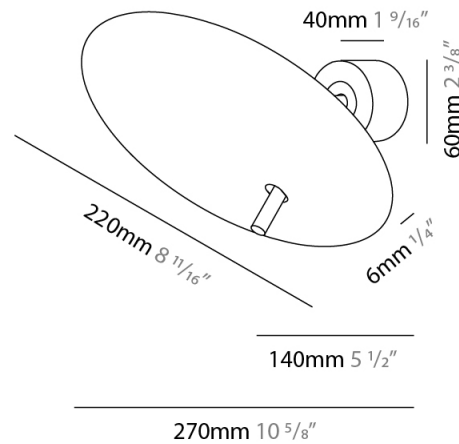

PROJECT	_____
TYPE	_____
SPECIFIER	_____
QUANTITY	_____
DATE	_____

LUA SINGLE SURFACE

D43015-

base number _____
Finish _____
Options _____

1. To build a product code in our configurator select the specify button on the base model # product page
2. To build a manual product code on this datasheet choose from the options listed below in blue font and add the suffix to the base model #

GENERAL

Series: Lua _____
Subseries: Lua Single _____
Partner: Icone _____
Division: Design _____
Installation: Surface _____
Product Type: Wall Surface _____
Mounting Location: Wall _____
Light Distribution: Indirect _____

PHYSICAL

Shape: Disc _____
Diameter (mm): 220 _____
Diameter (in): 8 ¹¹/₁₆ _____
Length (mm): 140 _____
Length (in): 5 ¹/₂ _____
Fixture Finish: WHI / WGS / BGS / RGS _____
Fixture Material: Aluminum _____

ELECTRICAL

Lamp Type: LED _____
Total Output Wattage (W): 20 _____
Dimming: Electronic Low Voltage Dimming _____
Driver Included: No _____
Input Voltage (V): 120Vac Direct Line _____

LED

Color Temperature (°K): 3000 _____
Nominal Lumen (lm): 1700 _____
CRI: >90 CRI _____
Lamp Life (hrs): 50000 _____

OPTICAL

RATINGS AND CERTIFICATIONS

Certified By: Certified for North American Standards _____
IP rating: IP20 _____