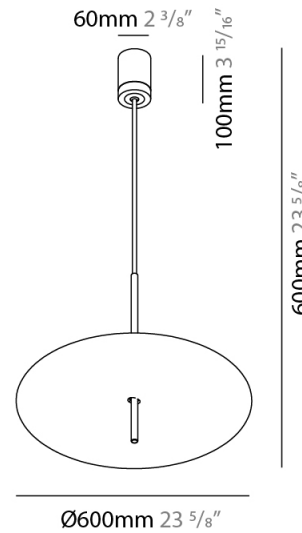

PROJECT	_____
TYPE	_____
SPECIFIER	_____
QUANTITY	_____
DATE	_____

LUA SINGLE SUSPENSION

D41034-

base number   Finish
Options

1. To build a product code in our configurator select the specify button on the base model # product page
2. To build a manual product code on this datasheet choose from the options listed below in blue font and add the suffix to the base model #

GENERAL

Series: Lua _____
Subseries: Lua Single _____
Partner: Icone _____
Division: Design _____
Installation: Suspension _____
Product Type: Pendant _____
Mounting Location: Ceiling _____
Light Distribution: Indirect _____

PHYSICAL

Shape: Disc _____
Diameter (mm): 600 _____
Diameter (in): 23 5/8 _____
Height (mm): 600 _____
Height (in): 23 5/8 _____
Fixture Finish: WHI / WGS / BGS / RGS _____
Fixture Material: Aluminum _____

ELECTRICAL

Lamp Type: LED _____
Total Output Wattage (W): 90 _____
Dimming: Electronic Low Voltage Dimming _____
Input Voltage (V): 120Vac Direct Line _____

LED

Color Temperature (°K): 3000 _____
Nominal Lumen (lm): 7650 _____
CRI: >90 CRI _____
Lamp Life (hrs): 50000 _____

OPTICAL

RATINGS AND CERTIFICATIONS

Certified By: Certified for North American Standards _____
IP rating: IP20 _____